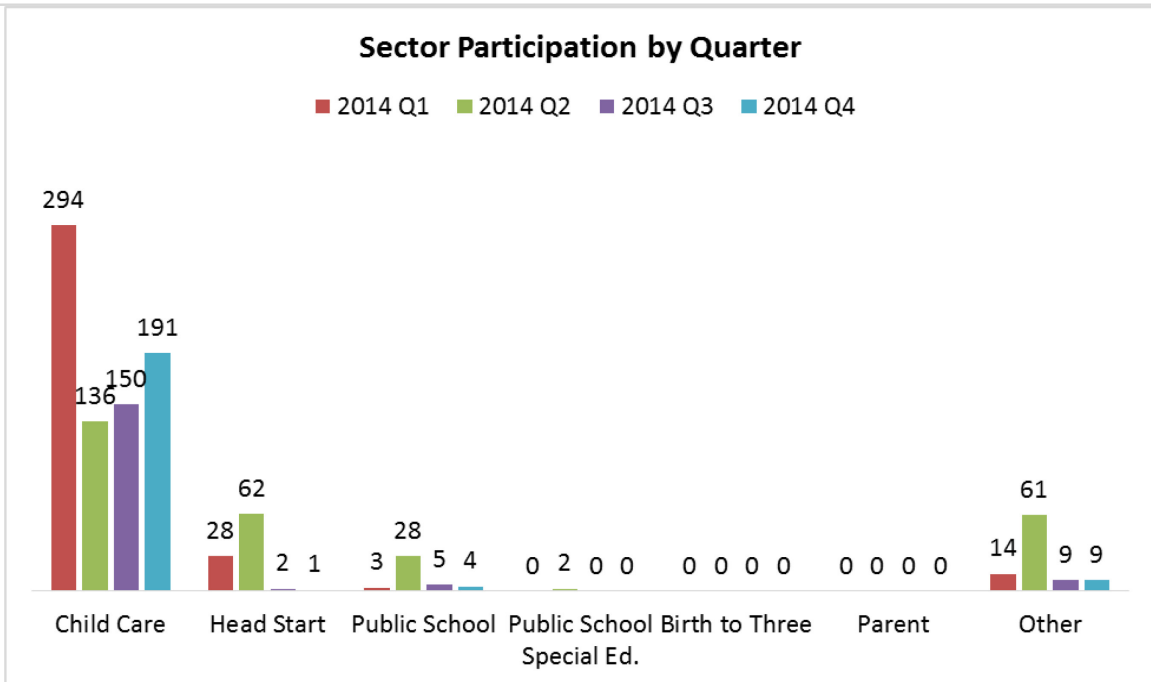

Sector Participation by Quarter

	Child Care	Head Start	Public School	Public School Special Ed.	Birth to Three	Parent	Other	Total
2014 Q1	294	28	3	0	0	0	14	339
2014 Q2	136	62	28	2	0	0	61	289
2014 Q3	150	2	5	0	0	0	9	166
2014 Q4	191	1	4	0	0	0	9	205
Total	771	93	40	2	0	0	93	999