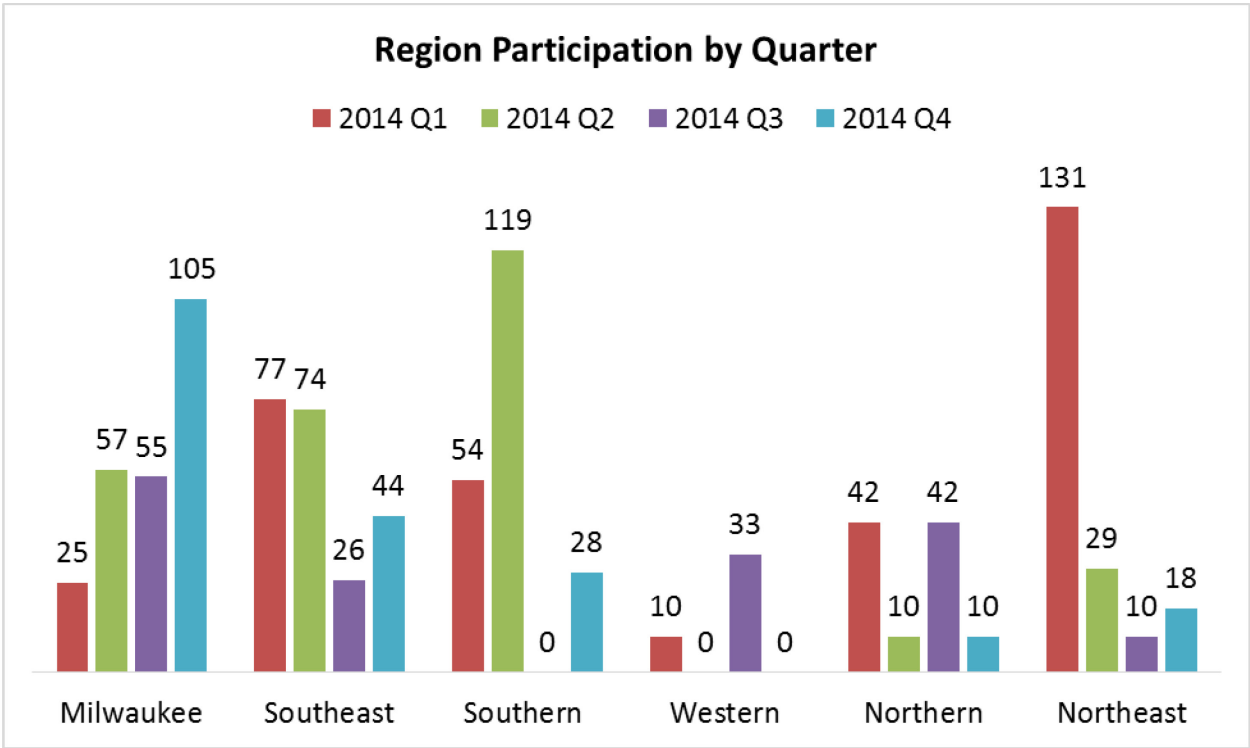

# Full Trainings Offered by Region

	Milwaukee	Southeast	Southern	Western	Northern	Northeast	Total
2014 Q1	1	3	3	1	2	3	13
2014 Q2	1	3	3	0	1	1	9
2014 Q3	3	2	2	1	0	1	9
2014 Q4	3	3	1	0	1	1	9
<b>Total</b>	<b>8</b>	<b>11</b>	<b>9</b>	<b>2</b>	<b>4</b>	<b>6</b>	<b>40</b>

# Region Participation by Quarter

	Milwaukee	Southeast	Southern	Western	Northern	Northeast	Total
2014 Q1	25	77	54	10	42	131	339
2014 Q2	57	74	119	0	10	29	289
2014 Q3	55	26	0	33	42	10	166
2014 Q4	105	44	28	0	10	18	205
<b>Total</b>	<b>242</b>	<b>221</b>	<b>201</b>	<b>43</b>	<b>104</b>	<b>188</b>	<b>999</b>