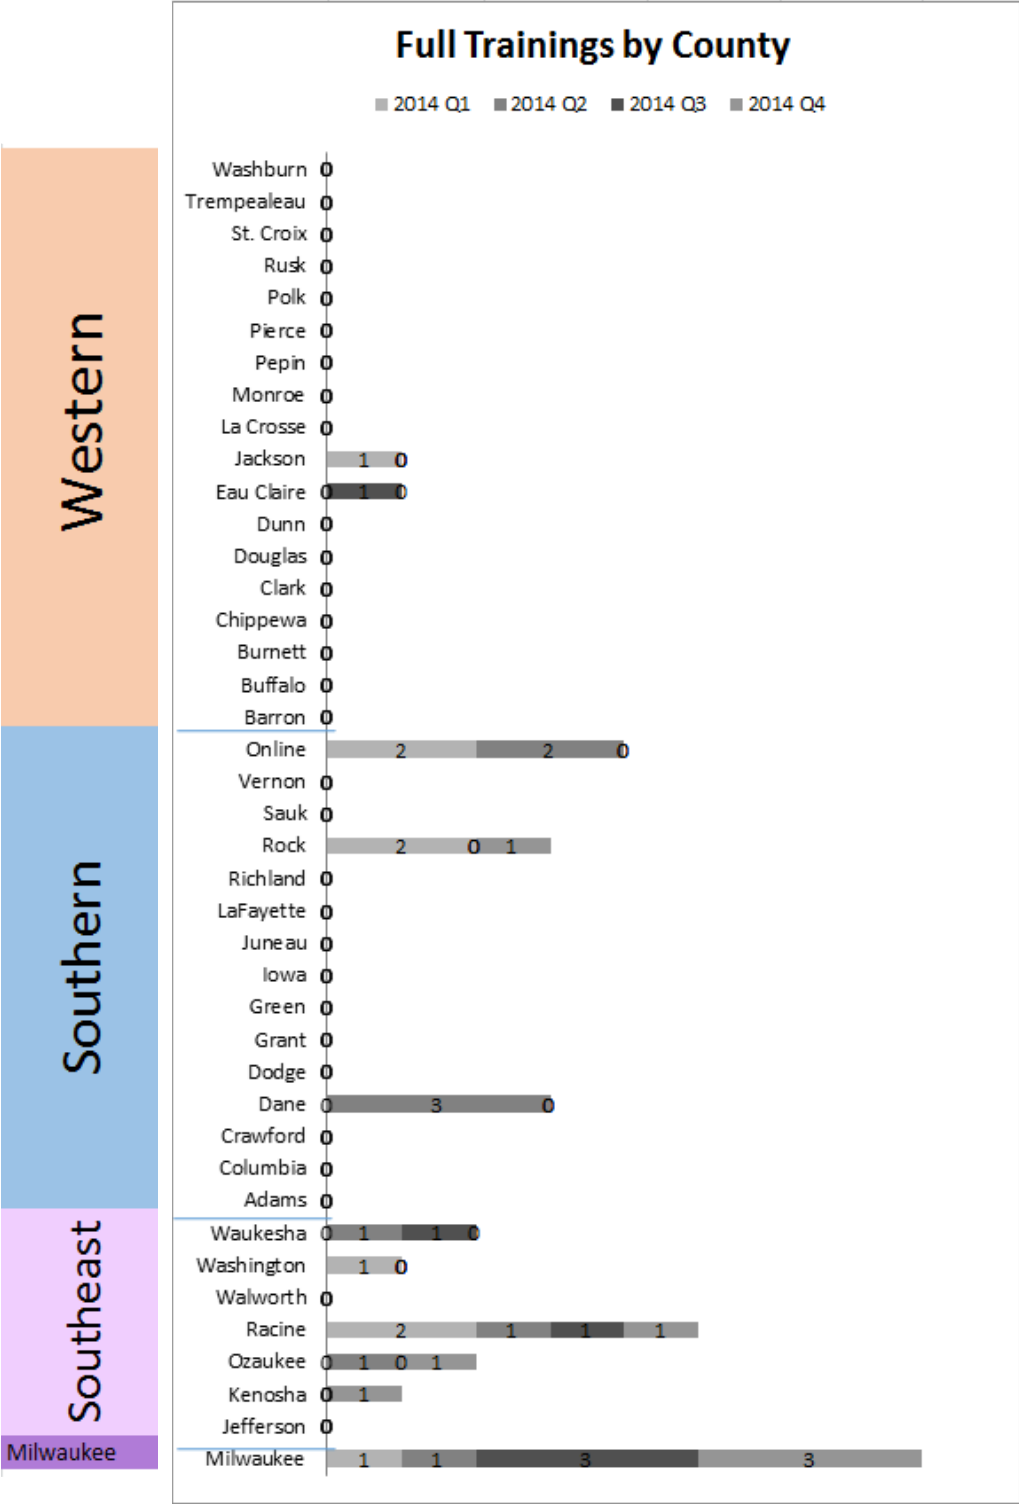

Full Trainings by County