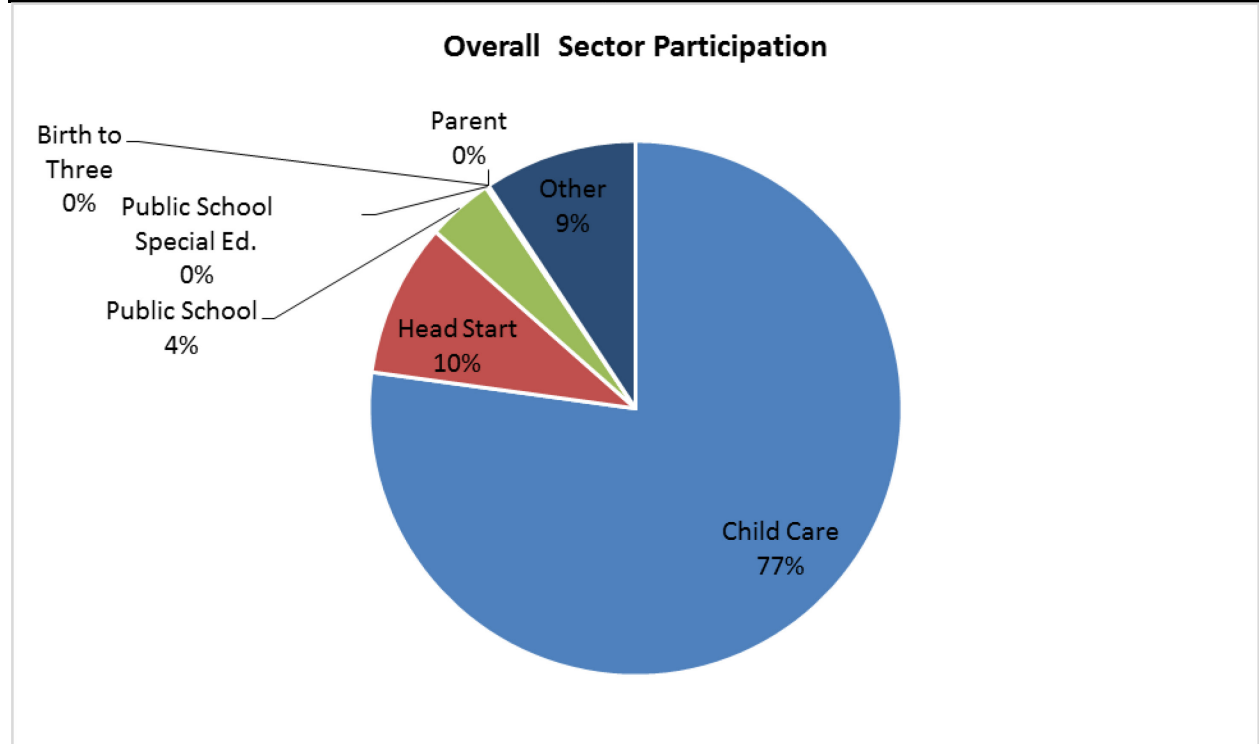

Sector Participation by Quarter

	Child Care	Head Start	Public School	Public School Special Ed.	Birth to Three	Parent	Other	Total
2014 Q1	294	28	3	0	0	0	14	339
2014 Q2	136	62	28	2	0	0	61	289
2014 Q3	150	2	5	0	0	0	9	166
2014 Q4	191	1	4	0	0	0	9	205
Total	771	93	40	2	0	0	93	999