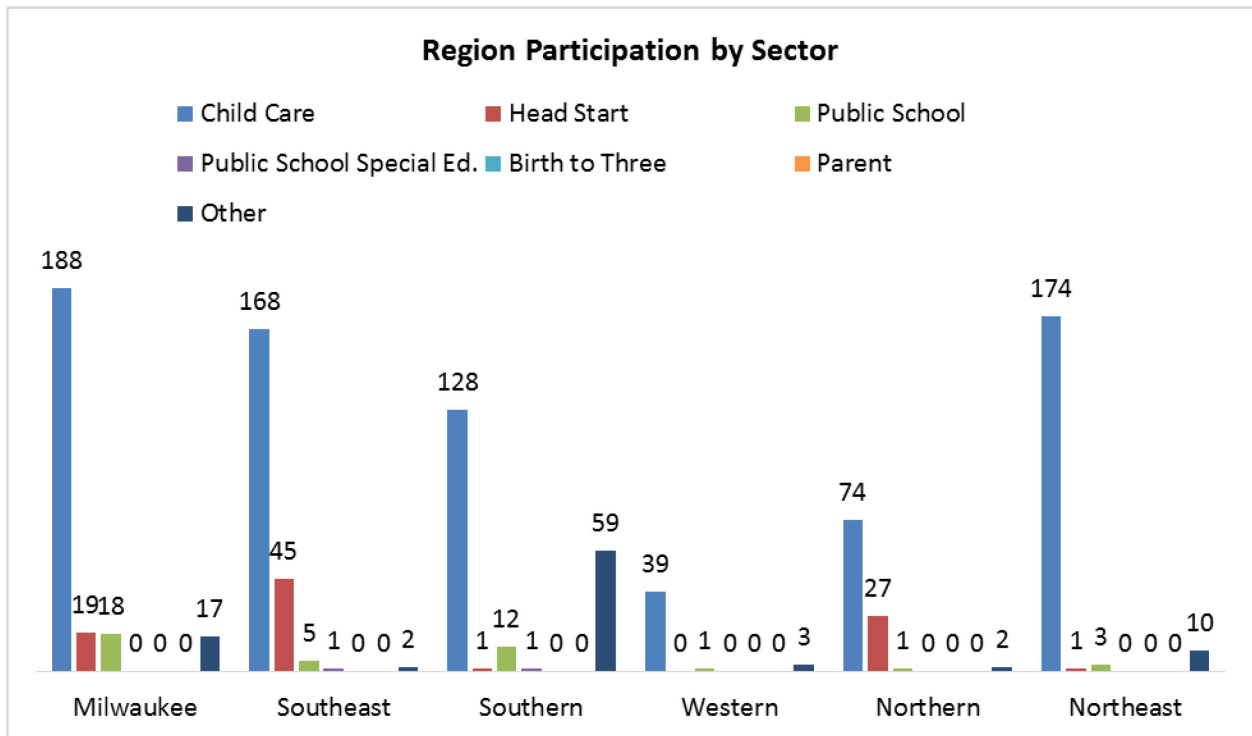

Region Participation by Sector

	Child Care	Head Start	Public School	Public School Special Ed.	Birth to Three	Parent	Other	Total
Milwaukee	188	19	18	0	0	0	17	242
Southeast	168	45	5	1	0	0	2	221
Southern	128	1	12	1	0	0	59	201
Western	39	0	1	0	0	0	3	43
Northern	74	27	1	0	0	0	2	104
Northeast	174	1	3	0	0	0	10	188
Total	771	93	40	2	0	0	93	999